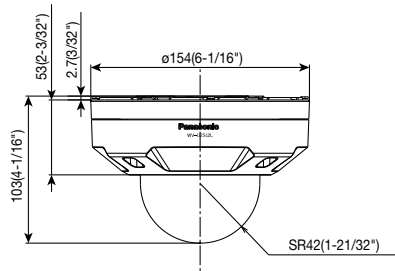

Appearance

With Attachment plate