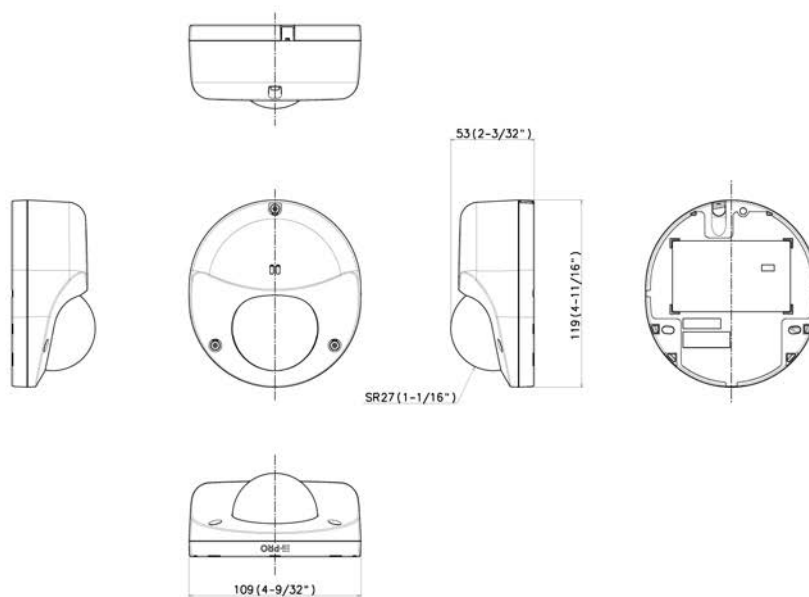

APPEARANCE

Mass : Approx. 550 g (1.21 lbs)

Unit:mm